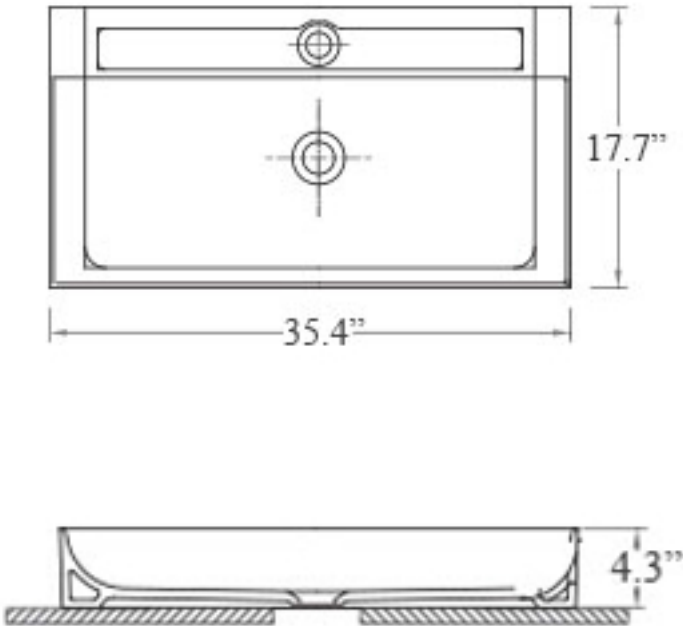

* WS Bath Collections reserves the right to revise dimensions or information on this sheet without notice

Collection Vision	Model Vision 6490 WG	Dimensions Metric <i>1 inch = 2.54 cm</i> <i>1 inch = 25.4 mm</i>	 1051 Lea Drive - Collegeville, PA 19426 Tel. 215 513 9400 - Fax 610 831 0215 www.ws bathcollections.com - info@ws bathcollectins.com
-------------------------------	----------------------------------	--	---

Vision •••••

* WS Bath Collections reserves the right to revise dimensions or information on this sheet without notice

<p>Collection Vision</p>	<p>Model Vision 6490 WG</p>	<p>Dimensions Metric <i>1 inch = 2.54 cm</i> <i>1 inch = 25.4 mm</i></p>	<p> 1051 Lea Drive - Collegeville, PA 19426 Tel. 215 513 9400 - Fax 610 831 0215 www.ws bathcollections.com - info@ws bathcollections.com</p>
---------------------------------------	--	--	---

Bolts

Silicone (optional)

Collection
Vision

Model |
Vision 6490 WG

Dimensions Metric
1 inch = 2.54 cm
1 inch = 25.4 mm

WS[®]
BATH
COLLECTIONS

1051 Lea Drive - Collegeville, PA 19426
Tel. 215 513 9400 - Fax 610 831 0215
www.ws bathcollections.com - info@ws bathcollections.com